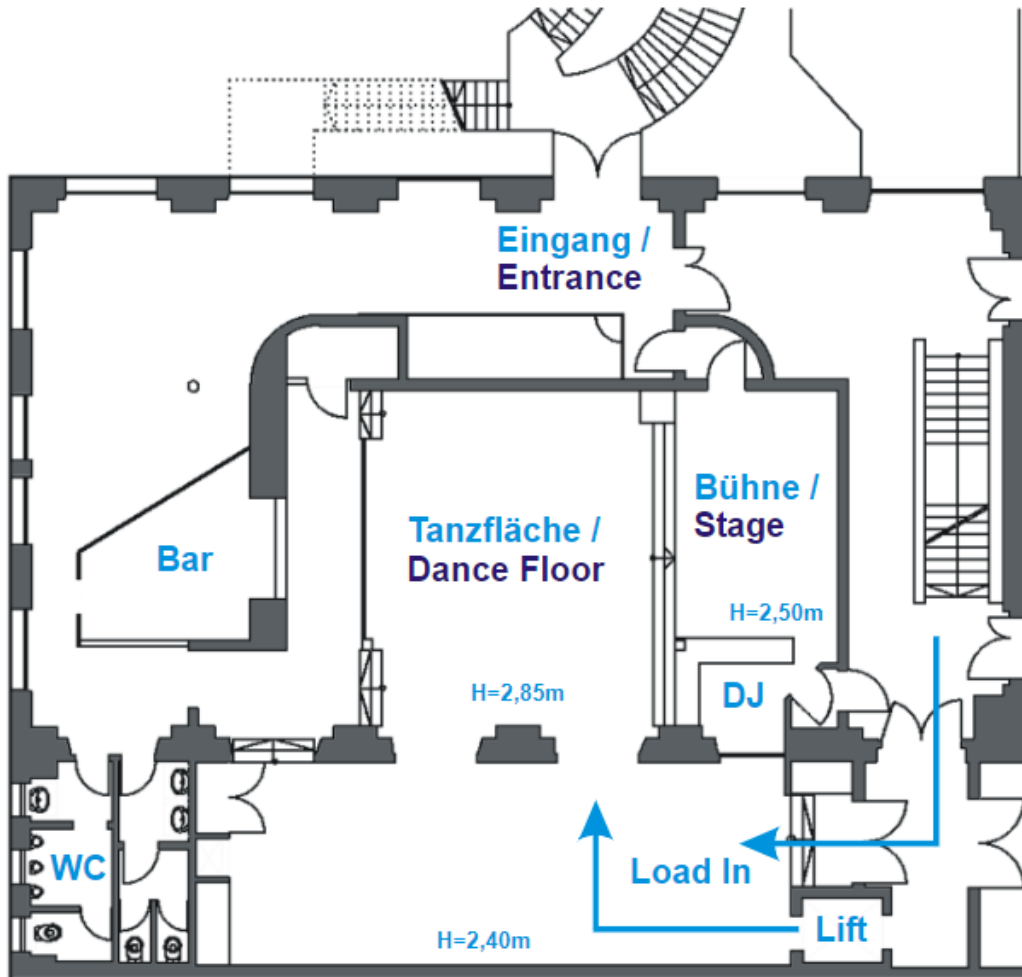

BASIC INFORMATION

/// VENUE

absolute room size	width 8m depth 6m height 3m clearance 2,5m
capacity	standing: 200 people
stage	5,5m x 3,5m x 0,5m (w x d x h, solid stage) clearance 2,5m (ceiling), 1,9m (lights)
merch fee	-

/// BACKSTAGE

- no separate backstage at same level

on request *pop-up backstage same level
or/and group rooms 2nd floor*

// PARK & LOAD

parking	please use the parking lot „Kaufland“ for free parking we need the licence plate of your car in advance
loading	about 35m – by stairs or lift (1st floor)
nightliner power	32A 3ph. CEE

/// FLOOR PLAN

TECHNICAL INFORMATION

/// SOUND

To provide the best possible concert-experience for our audience we would like to request that the average sound-pressure-level during the show is maximum 99db(A) at the front of house.

main-PA speaker d&b audiotechnik
02x C6
02x B2

/// VENUE SHEET – ETAGE 1

main-PA amps	02x d&b D12
main-PA signal	PA via left-right Analog (XLR)
FOH desk	01x Allen & Heath SQ7 incl. Dante Card <i>on request: Allen & Heath S5000, C3500, SQ5</i>
stagebox	01x Allen & Heath DT168
monitor desk	- There are solid walls left & right of the stage, so there is no space for a separate monitor desk!
monitoring speaker	04x d&b MAX15
monitoring amps	01x d&b D20
multicore system	02x CAT 6a
microphones	Shure SM58, SM57, Beat52A, Beta91A, SM81 Sennheiser e606, e604 Oktava MK012, MK219 BSS AR133 <i>other microphones on request</i>
stands	01x K&M bassdrum-stand, ultra-small, heavy 10x K&M stand tall 08x K&M stand small
power supply sound stage	01x 16A CEE, 1ph
power supply sound FOH	01x 16A Schuko, 1ph (same phase as stage)